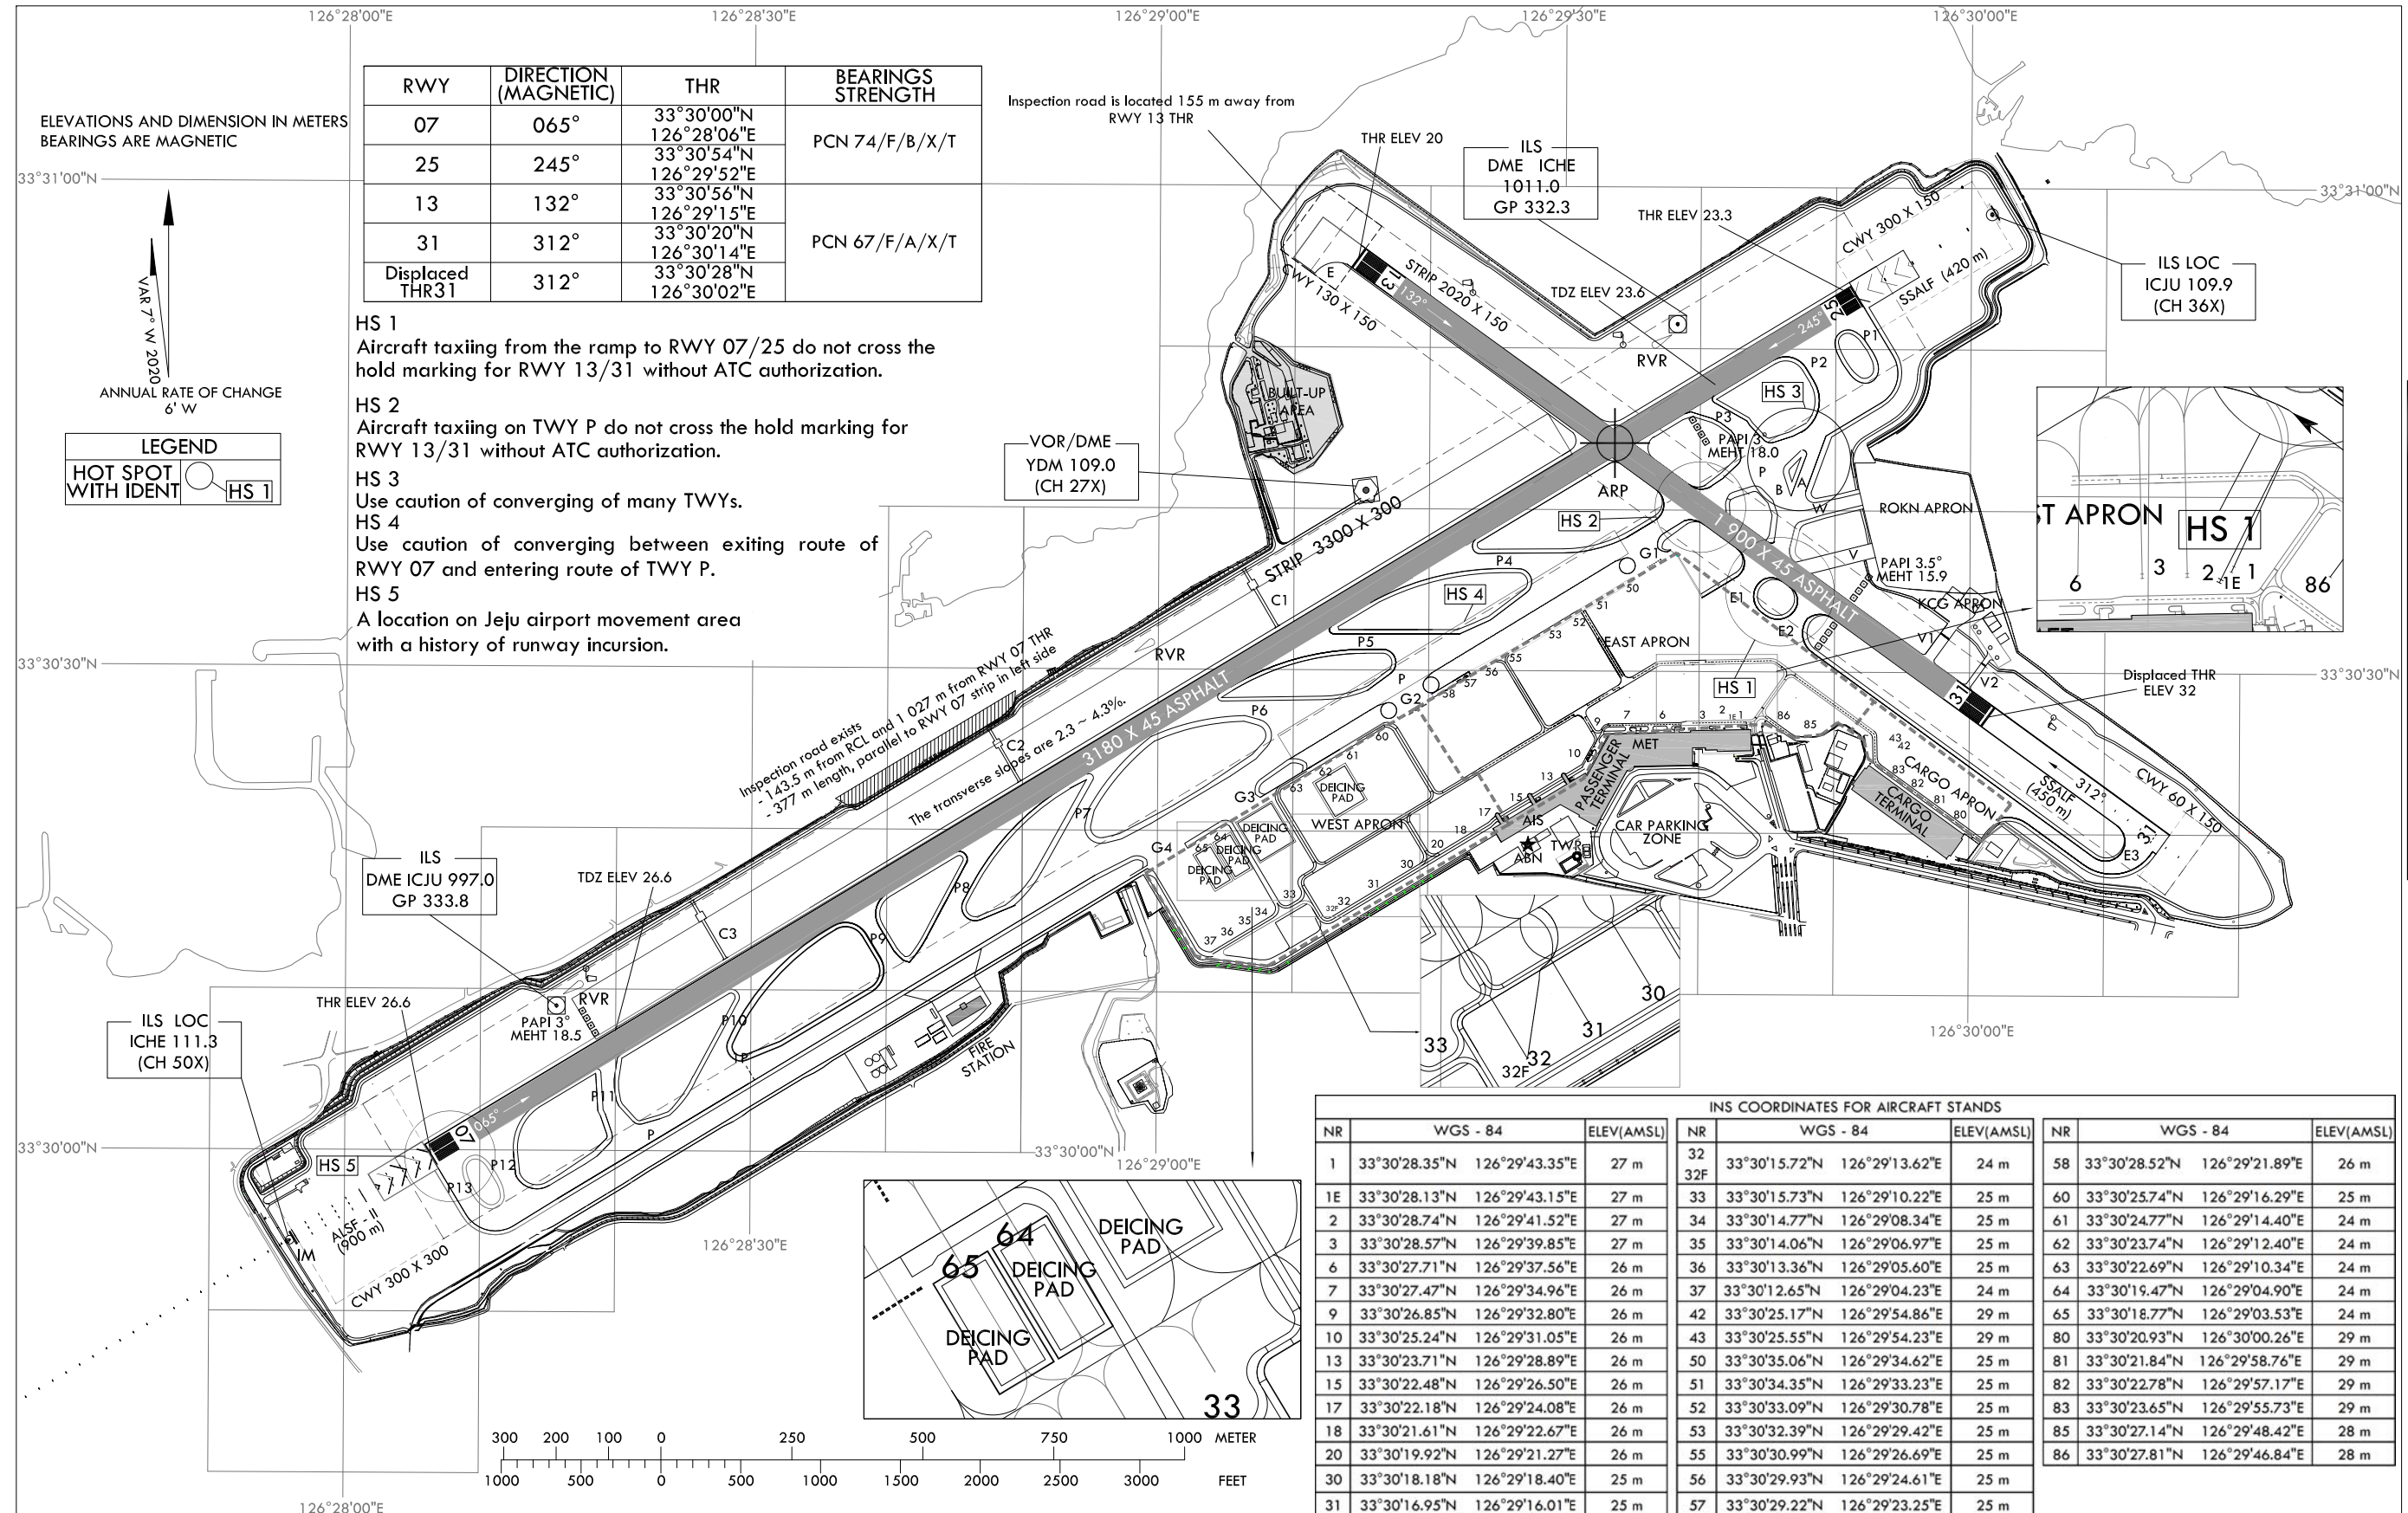

AERODROME
CHART - ICAO

33°30'44"N
126°29'34"E

ELEV 36 m

TWR 118.2 236.6
GND 121.65

JEJU / Jeju Intl

Change : Information of HS 3 and HS 4.

LIGHTING AND
MARKING CHART

JEJU / Jeju Intl

LIGHTING AND MARKING AIDS RWY 07/25 AND EXIT TWY

LIGHTING AND MARKING AIDS RWY 13/31 AND EXIT TWY