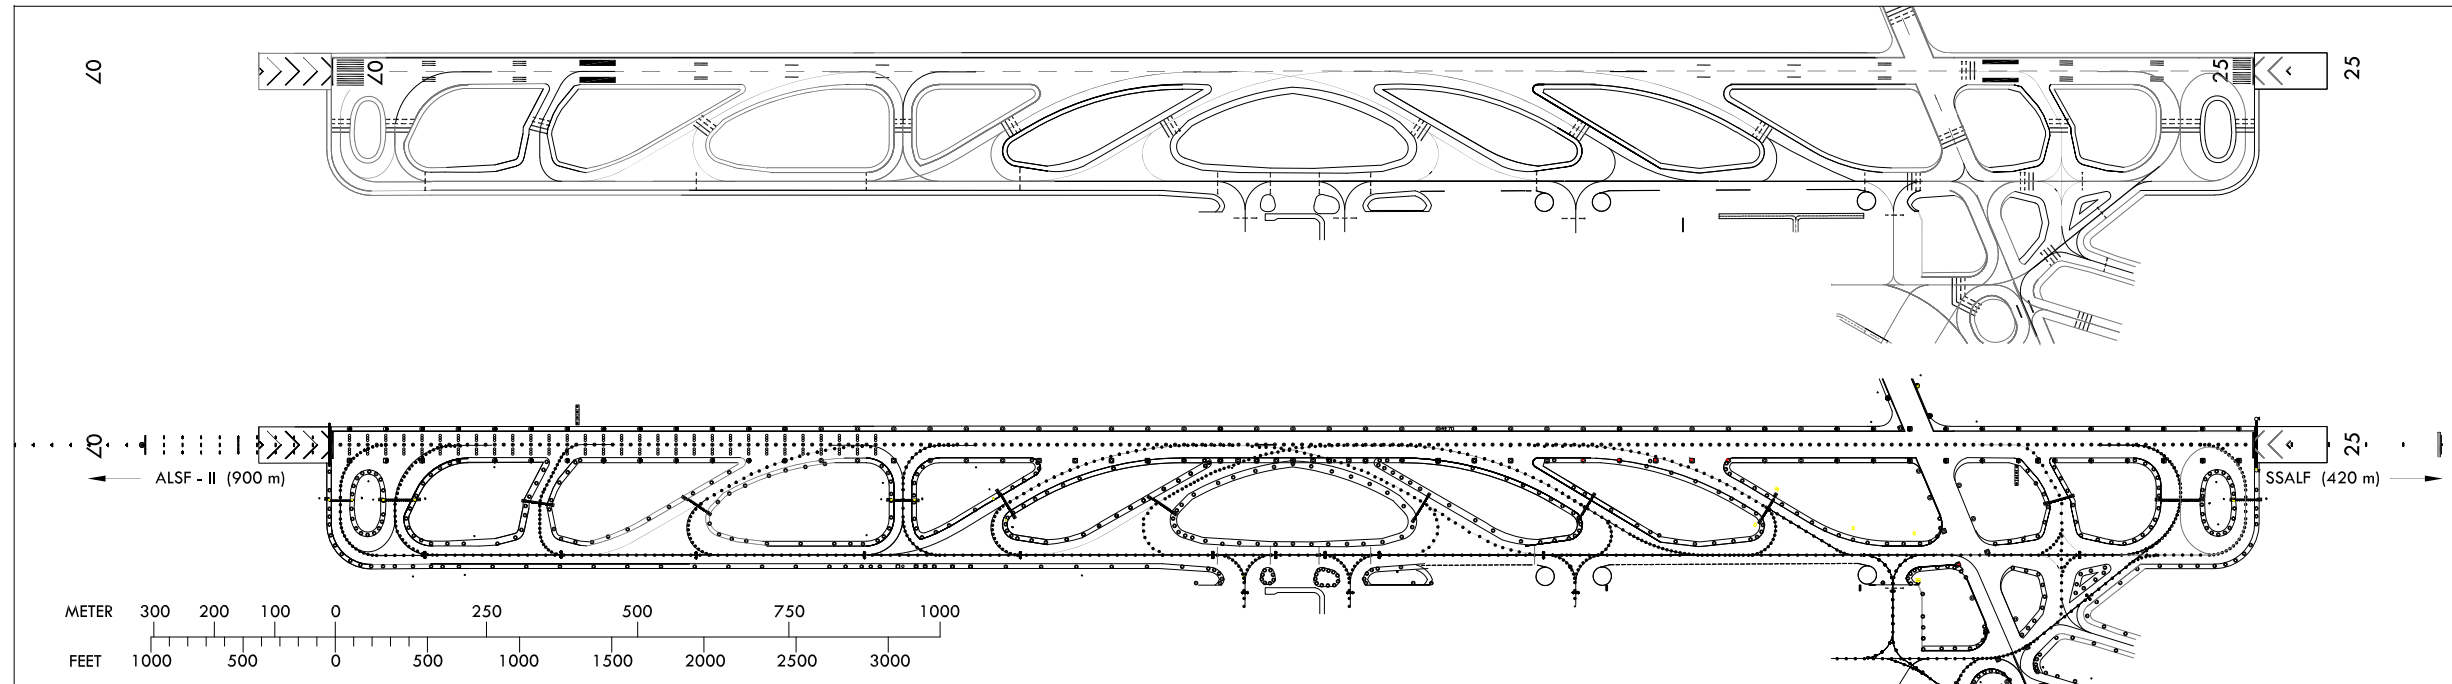

AERODROME
CHART - ICAO

33°30'44"N
126°29'34"E

ELEV 36 m

TWR 118.2 236.6
GND 121.65

JEJU / Jeju Intl

Change : Information of HS 3 and HS 4.

LIGHTING AND
MARKING CHART

JEJU / Jeju Intl

LIGHTING AND MARKING AIDS RWY 07/25 AND EXIT TWY

LIGHTING AND MARKING AIDS RWY 13/31 AND EXIT TWY